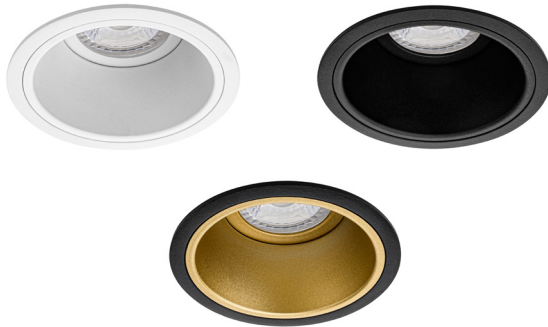

MIDO ROUND LED GU10 SPOT

PRAGMALUX
PROFESSIONAL LIGHTING

3 PRAGMALUX
YEAR
WARRANTY

KEY FEATURES

- High quality recessed spot made of aluminum
- Fixed spotlight with recessed design
- Removable inner ring for easy installation
- Powder coating finish

IP20 IK02 GU10 220V
230V

COLORS

DIMENSIONS

48 mm

INSTALLATION
82 mm

DIMENSIONS
90 mm

COMPATIBLE LAMPS

OPTIONS

SPECIFICATIONS

ITEM CODE	DESCRIPTION	EQUIVALENT	COLOR
4604725	Mido MR16 Spot Round White Ø90mm Cutout Ø82mm (Incl. GU10 Fitting)	50W HAL	White
4604732	Mido MR16 Spot Round Black Ø90mm Cutout Ø82mm (Incl. GU10 Fitting)	50W HAL	Black
4604749	Mido MR16 Spot Round Black/Gold Ø90mm Cutout Ø82mm (Incl. GU10 Fitting)	50W HAL	Black/Gold

TECHNICAL DATA

ELECTRICAL DATA	
Voltage (V)	220-240
Frequency (Hz)	50/60
Max. Power (W)	50
Operating mode	GU10 fitting (included)
Electrical connection	2x 0.75mm ² wire

COLORS & MATERIALS	
Color (Housing)	White, Black, Black/Gold
Material (Housing)	Aluminum